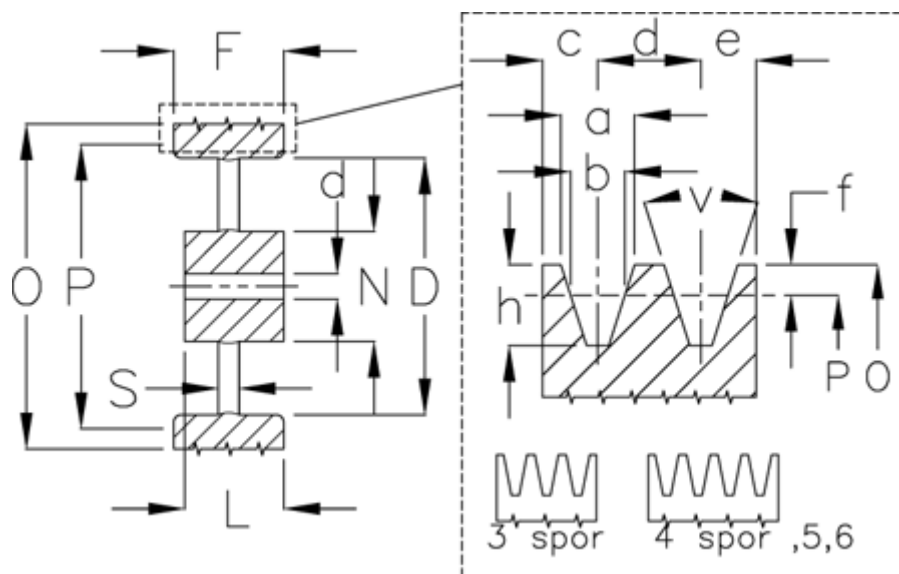

Article number: 60410235503

Description: V-belt pulley, no bore C 355/3

Measures

D	= 298	S	= 22
d	= 25	Type = C	
F	= 85.0		
L	= 70		
N	= 110		
Number of ribs	= 3		
O	= 364.6		
P	= 355		